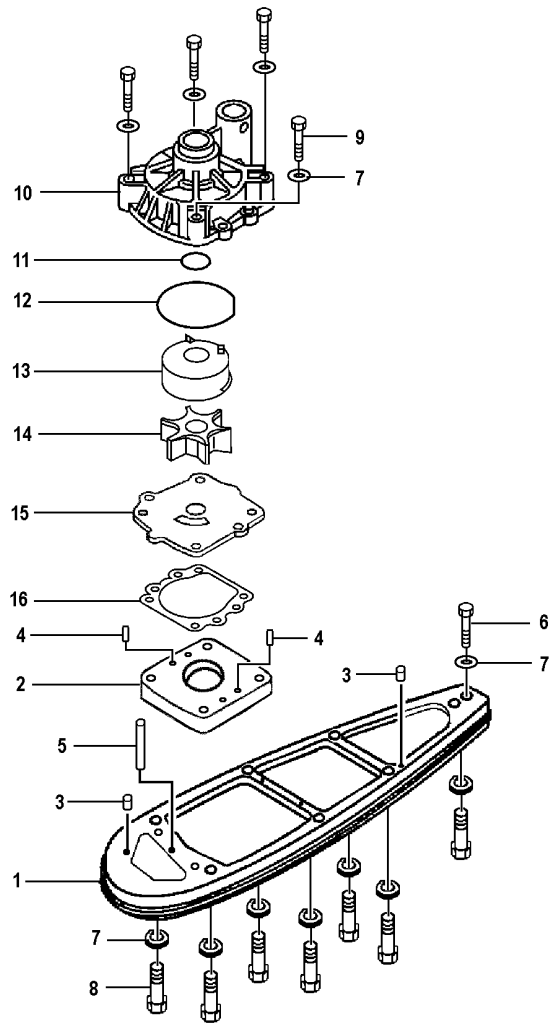

## Part List

F115TJRD-PUMP 2005 / MAIN HOUSING F115

REF - NO	PART NUMBER	PART NAME	QUANTITY	REMARKS
1	6E5-JD009-41-01	MAIN HOUSING WEX. TUBE	1	
2	6H4-JD006-31-00	DOWEL PIN	2	
3	6H4-JD009-75-00	GREASE HOSE	1	
4	6H4-JD005-39-00	GREASE FITTING	1	
5	67F-JD008-45-00	U-BOLT 1-3/8"	1	
6	6H4-JD006-21-00	NUT, NYLOC	2	
7	6H1-JD001-28-00	EXHAUST TUBE	1	
8	67F-JD001-49-70	GATE BUMPER	1	
9	6H1-JD001-03-40	SHIFT CAM LARGE	1	
10	6H4-JD001-04-30	SHAFT, ROLLER	1	
11	6H1-JD005-73-00	BOLT	1	
12	63D-JD005-53-02	BALL END	1	
13	6H4-JD006-23-00	NYLOC	1	
14	6H4-JD005-74-10	BOLT, HEX HEAD NYLOC	1	
15	6H4-JD001-03-60	CAM, ECCENTRIC DRILLED	1	
16	6H4-JD001-04-20	SHAFT, ROLLER	1	
17	6H4-JD006-35-00	WASHER, PLAIN	1	
18	6H4-JD006-24-00	NUT, FIBER LOCK	2	
19	6H4-JD001-56-00	BRACKET, CABLE SUPPORT	1	
20	6H4-JD006-23-00	NYLOC	1	
21	6H4-JD005-61-00	SCREW	2	
22	6H4-JD006-19-00	NUT, FIBER LOCK	2	
23	6H4-JD005-72-00	BOLT	2	
24	6H4-JD006-40-00	WASHER, SPRING LOCK	2	
25	6H1-JD001-17-30	GATE ASSY LARGE CAM 1/2"	1	
26	6H1-JD011-72-01	GATE, PAINTED CAM LARGE 12"	1	
27	6H1-JD005-36-00	NYLINER 4217A 1/2 ID X .82"	2	
28	6H1-JD008-23-00	PIN, REVERSE PIVOT	2	
29	6H4-JD005-74-00	BOLT	2	
30	6H4-JD005-42-00	SHIM	1	
31	6H4-JD001-02-40	FLUSH SCREW	1	
32	6H4-JD001-02-50	WASHER, FIBER M8	1	
33	6H4-JD001-03-70	BUSHING, CAM	1	
34	6H4-JD001-03-80	WASHER, CAM	1	
35	6H4-JD001-03-90	SHIM, CAM	2	
36	6H4-JD001-17-00	SPRING, GATE BUMPER	1	
37	67C-JD005-59-02	SCREW, NYLOC	1	
38	6H1-JD001-17-80	SPRING GATE PIVOT 1/2"	1	
39	6H1-JD006-36-00	WASHER, SPRING LOCK M10	4	
40	6H1-JD006-08-00	BOLT 3/8-16 X 2-1/4"	2	
41	6H1-JD006-09-00	BOLT 3/8-16 X 2-3/4"	1	
42	6H1-JD006-10-00	BOLT 3/8-16 X 3"	1	