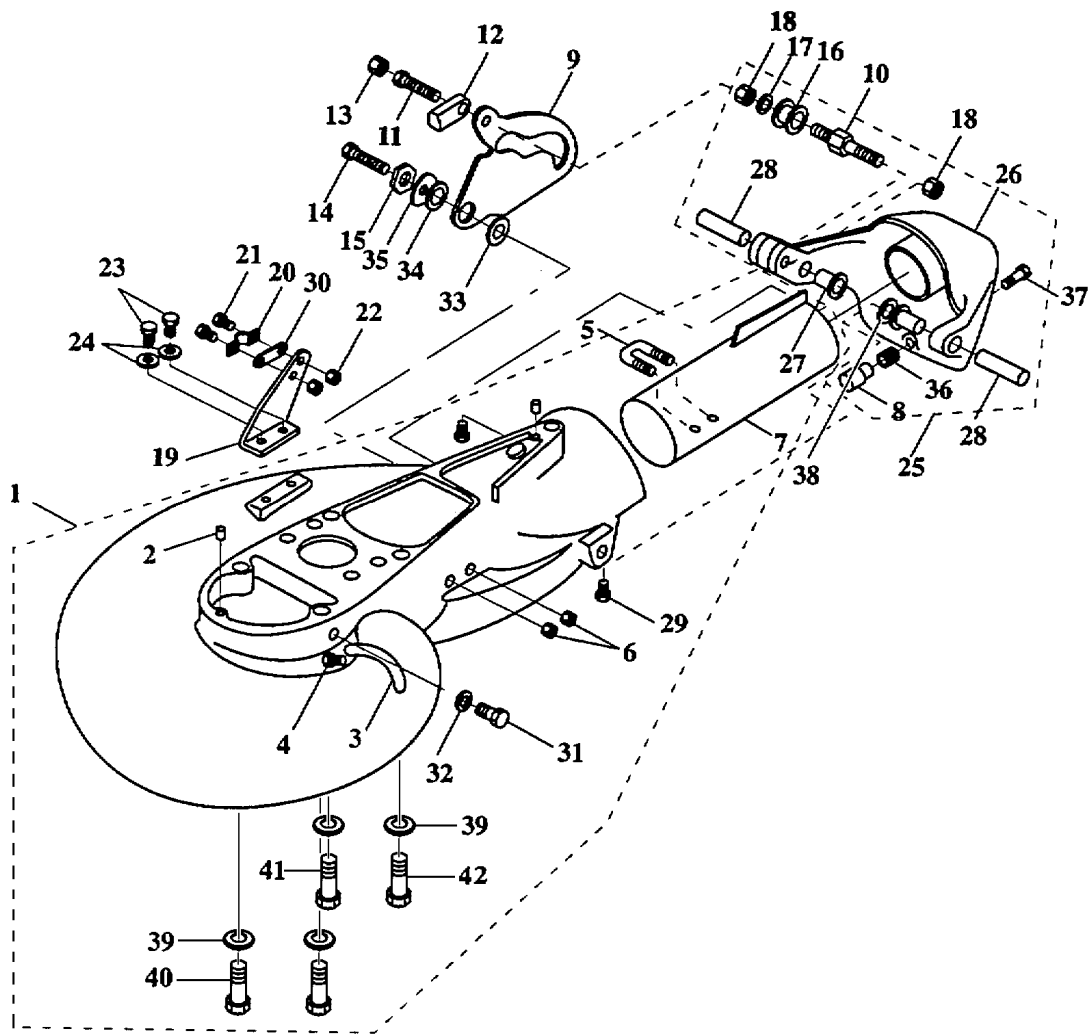

Part List

F115TJRD-PUMP 2005 / MAIN HOUSING F115

REF - NO	PART NUMBER	PART NAME	QUANTITY	REMARKS
1	6E5-JD009-41-01	MAIN HOUSING WEX. TUBE	1	
2	6H4-JD006-31-00	DOWEL PIN	2	
3	6H4-JD009-75-00	GREASE HOSE	1	
4	6H4-JD005-39-00	GREASE FITTING	1	
5	67F-JD008-45-00	U-BOLT 1-3/8"	1	
6	6H4-JD006-21-00	NUT, NYLOC	2	
7	6H1-JD001-28-00	EXHAUST TUBE	1	
8	67F-JD001-49-70	GATE BUMPER	1	
9	6H1-JD001-03-40	SHIFT CAM LARGE	1	
10	6H4-JD001-04-30	SHAFT, ROLLER	1	
11	6H1-JD005-73-00	BOLT	1	
12	63D-JD005-53-02	BALL END	1	
13	6H4-JD006-23-00	NYLOC	1	
14	6H4-JD005-74-10	BOLT, HEX HEAD NYLOC	1	
15	6H4-JD001-03-60	CAM, ECCENTRIC DRILLED	1	
16	6H4-JD001-04-20	SHAFT, ROLLER	1	
17	6H4-JD006-35-00	WASHER, PLAIN	1	
18	6H4-JD006-24-00	NUT, FIBER LOCK	2	
19	6H4-JD001-56-00	BRACKET, CABLE SUPPORT	1	
20	6H4-JD006-23-00	NYLOC	1	
21	6H4-JD005-61-00	SCREW	2	
22	6H4-JD006-19-00	NUT, FIBER LOCK	2	
23	6H4-JD005-72-00	BOLT	2	
24	6H4-JD006-40-00	WASHER, SPRING LOCK	2	
25	6H1-JD001-17-30	GATE ASSY LARGE CAM 1/2"	1	
26	6H1-JD011-72-01	GATE, PAINTED CAM LARGE 12"	1	
27	6H1-JD005-36-00	NYLINER 4217A 1/2 ID X .82"	2	
28	6H1-JD008-23-00	PIN, REVERSE PIVOT	2	
29	6H4-JD005-74-00	BOLT	2	
30	6H4-JD005-42-00	SHIM	1	
31	6H4-JD001-02-40	FLUSH SCREW	1	
32	6H4-JD001-02-50	WASHER, FIBER M8	1	
33	6H4-JD001-03-70	BUSHING, CAM	1	
34	6H4-JD001-03-80	WASHER, CAM	1	
35	6H4-JD001-03-90	SHIM, CAM	2	
36	6H4-JD001-17-00	SPRING, GATE BUMPER	1	
37	67C-JD005-59-02	SCREW, NYLOC	1	
38	6H1-JD001-17-80	SPRING GATE PIVOT 1/2"	1	
39	6H1-JD006-36-00	WASHER, SPRING LOCK M10	4	
40	6H1-JD006-08-00	BOLT 3/8-16 X 2-1/4"	2	
41	6H1-JD006-09-00	BOLT 3/8-16 X 2-3/4"	1	
42	6H1-JD006-10-00	BOLT 3/8-16 X 3"	1