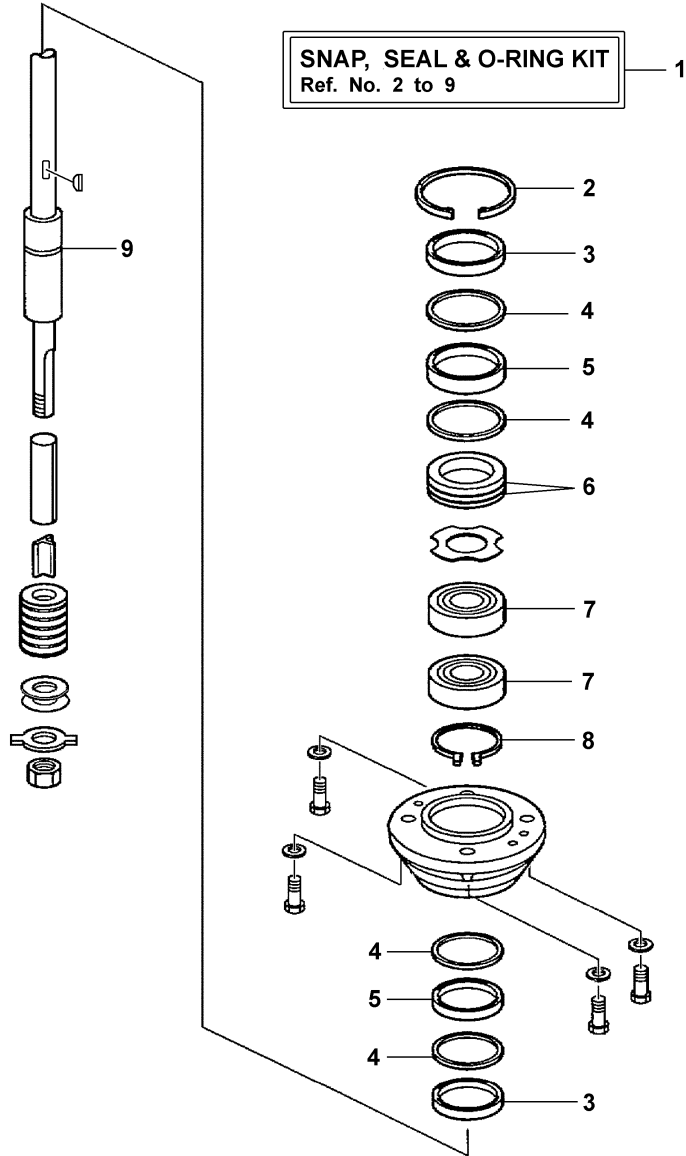

Part List

F115TJRD-PUMP 2005 / REPAIR KIT F115

REF - NO	PART NUMBER	PART NAME	QUANTITY	REMARKS
1	67F-JD004-62-02	SNAP, SEAL & O-RING KIT	1	
2	6H1-JD005-13-00	.RETAINING RING	2	
3	6H4-JD005-07-00	.SHAFT SEAL (N6324S)	2	
4	6H4-JD005-17-00	.RETAINING RING	4	
5	6H4-JD005-06-00	.SHAFT SEAL (N472324)	2	
6	6H1-JD005-27-00	.O-RING	2	
7	6H1-JD005-02-00	.BEARING (U7305B-UA)	2	
8	6H4-JD005-11-00	.RETAINING RING	1	
9	6H4-JD000-41-00	.SHAFT BEARING THRUST RING	1